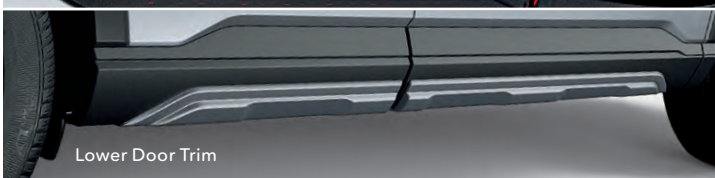

The 2023 CR-V

Get behind the wheel with the ultimate traveling companion. Choose from a wide array of HPD-inspired accessories designed to be rugged and ready to take on any adventure.

Boldly show the world that you've arrived.

HPD

CR-V Sport Hybrid shown in Meteorite Gray Metallic with HPD Package and optional accessories: Crossbars, Gloss Black Emblems, Roof Basket, and HPD 18-in Sonoran Bronze-Finish Alloy Wheels.

CR-V EX-L shown in Platinum White Pearl with Utility Package and optional accessories: Body Side Molding, Door Visors, Fender Flares, Lower Door Trim, Tailgate Spoiler, and 18-in Black Alloy Wheels.

CR-V EX-L shown in Lunar Silver Metallic with Body Side Molding, Crossbars, Door Visors, Fender Emblems, Fender Flares, Front Lower Trim, Kayak Attachment, Lower Door Trim, Running Boards, Roof Rails, Tailgate Spoiler, and 18-in Black Alloy Wheels.

Help shield your new CR-V from wear and tear. Safeguard your investment with the solid protection provided by Honda Genuine Accessories.

Wheel Locks
Some components and colors may vary. Please see your Honda dealer for details.

HPD Emblem